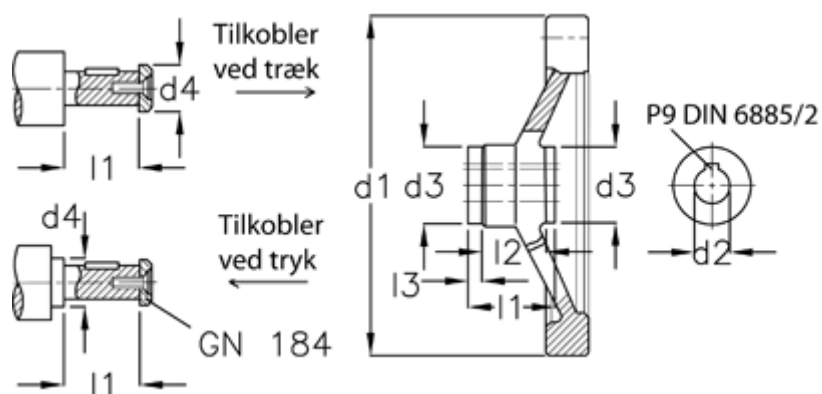

Article number: 20368307

Description: E+G Handwheel
GN 321.4-140-K16-A-ZI

Measures

d1	=	140
d2 H7	=	16
d3	=	32
d4 max	=	21
l1	=	32.5
l2	=	20
l3	=	6